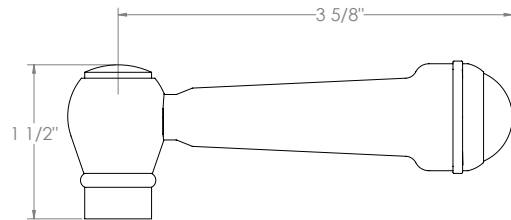

S2- WALTHAM