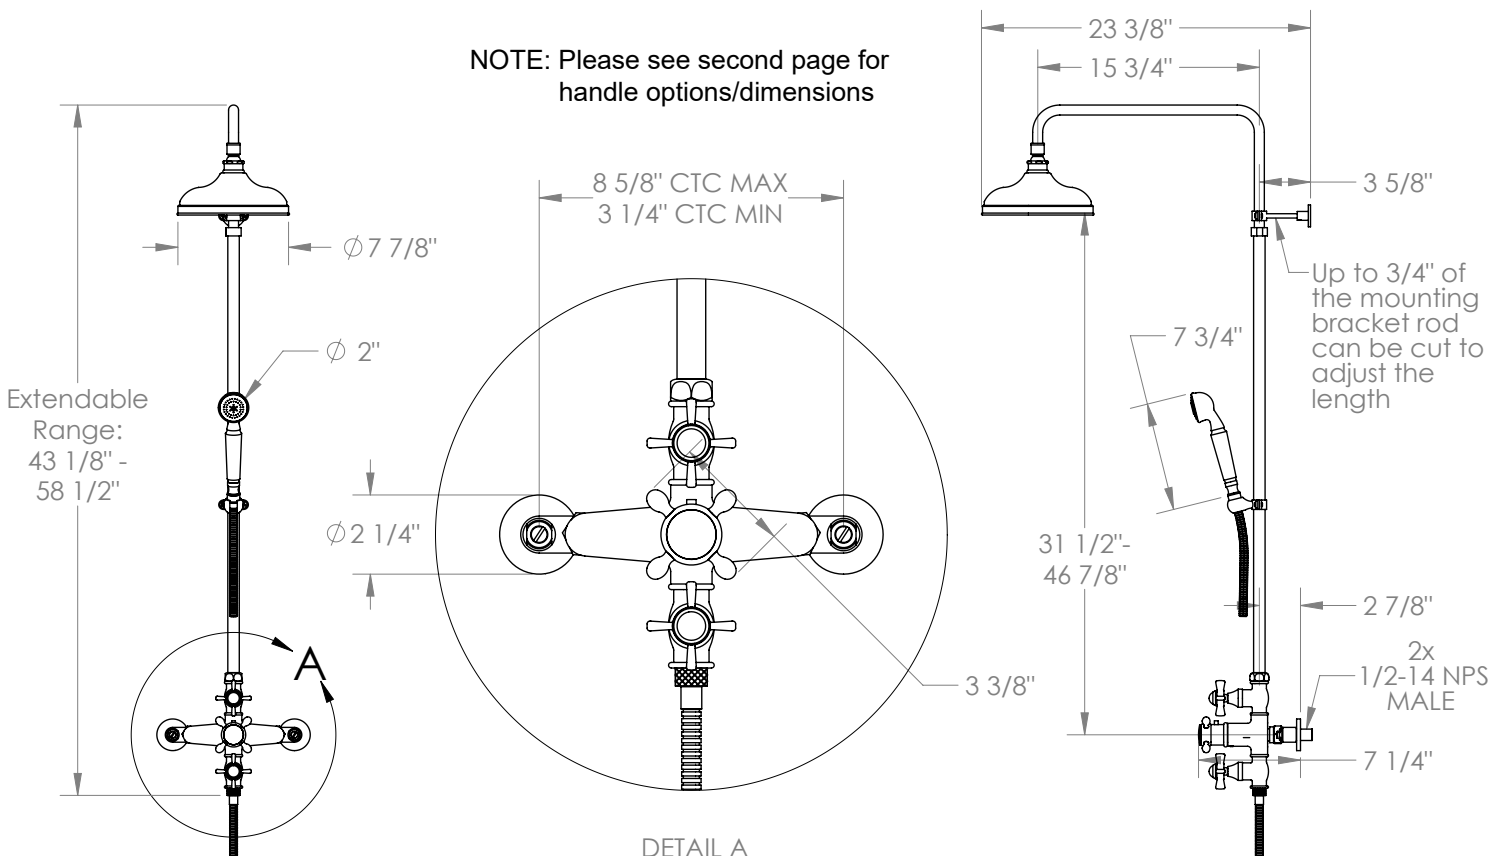

WATERMARK

BROOKLYN, NEW YORK

Stratford 321-EX8500-S2

Wall Mounted Exposed Thermostatic Shower with
Hand Shower Set

- Features an adjustable riser that can raise or lower the height of the shower head.
- Wall bracket can be repositioned along the length of the riser body.
- Includes backflow preventors in the hand shower and water supply inlets.
- Uses a 1/2" thermostatic valve.
- Shower Head: SH-RH075
- Hand Shower: SH-S525-A
- Shower Head + Hand Shower Flow Rate: 1.75 gpm @80 psi
- Hose: DS- 5079SM (Length: 49")
- Professional Installation Required

Available in all finishes shown on the [Watermark Designs website](http://www.watermarkdesigns.com)

Meets the applicable requirements of ASME A112.18.1-2005/CSA B125.1-05, entitled "Plumbing Supply Fittings".