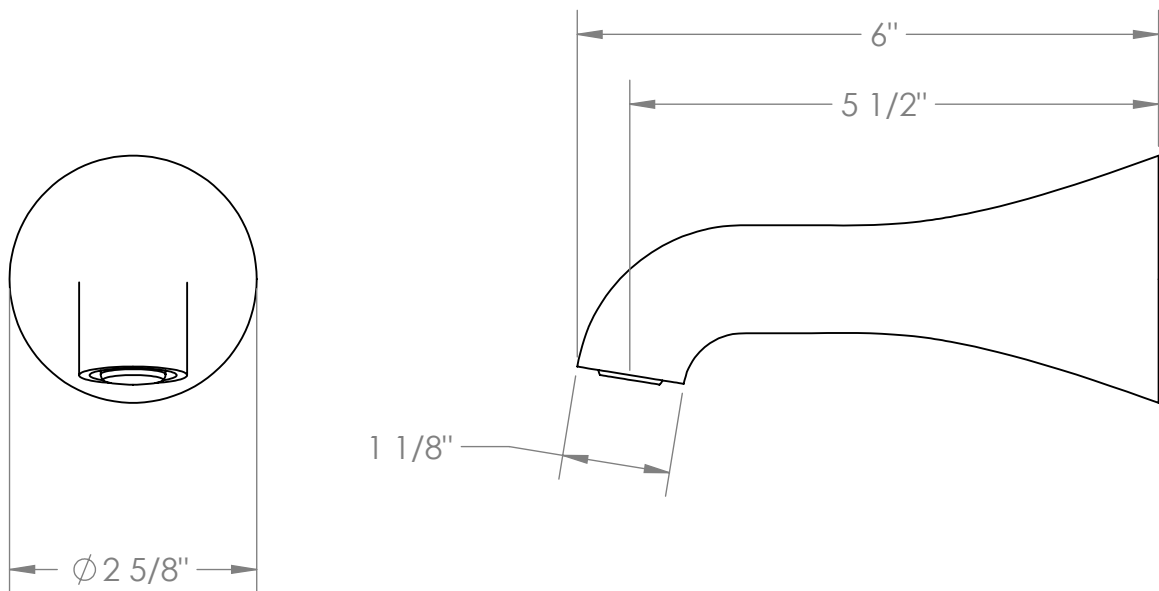

### 321-WBS

Wall Mounted Bath Spout

Meets the applicable requirements of ASME A12.18.1-2005/CSA B125.1-05, entitled "Plumbing Supply Fittings"

**WATERMARK** DESIGNS 8/24/2023

350 Dewitt Ave Brooklyn NY 11207 USA T 718 257 2800 F 718 257 2144 info@watermark-designs.com