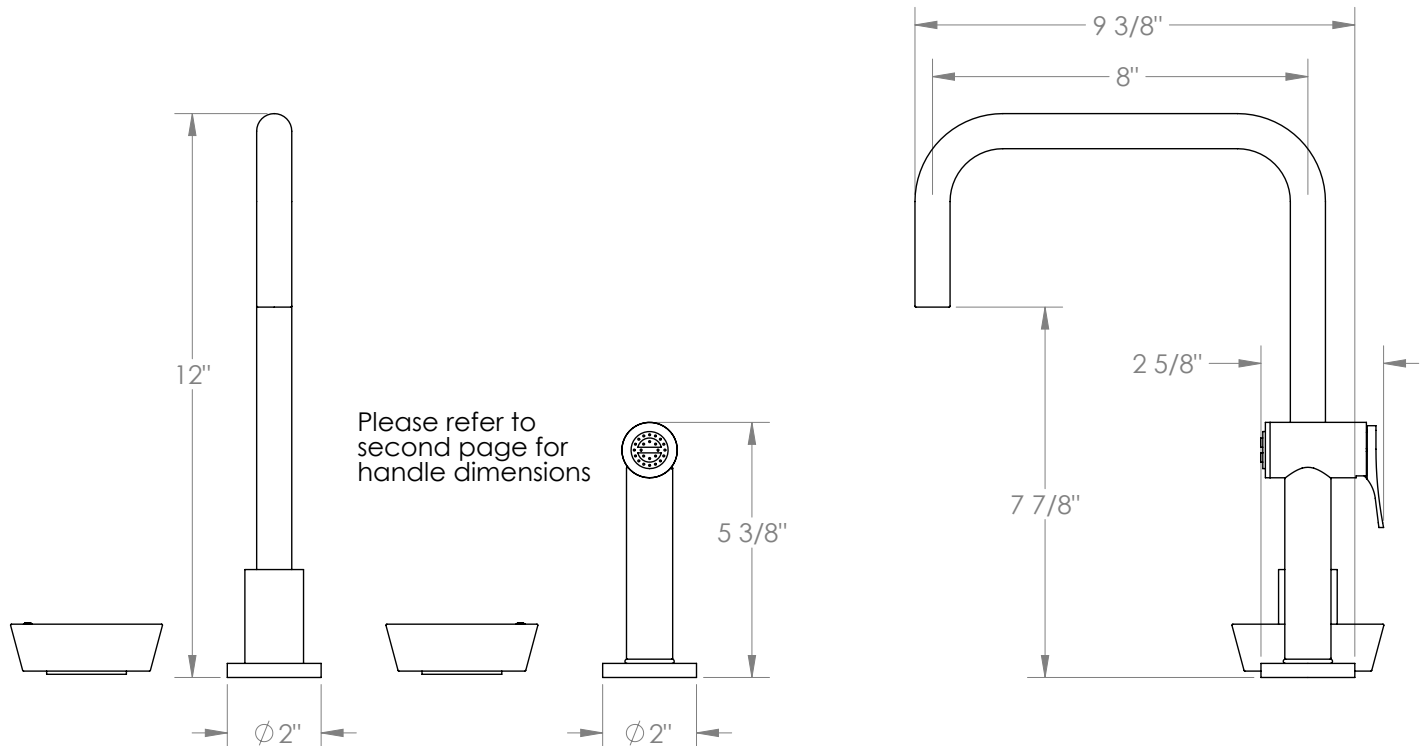

WATERMARK

BROOKLYN, NEW YORK

Zen 36-7.1-BL1

Deck Mounted, Two Handle Faucet with Side Spray

- Side Spray Hose Length: 50" (Final Length May Vary)
- Fits Deck Up To 1-3/4" Thick
- Recommended Mounting Hole: 1-3/8"
- All Lead-Free Brass Construction
- Flow Rate: 1.75 GPM
- 1/4 Turn Ceramic Cartridge
- 360° Rotating Spout
- Professional Installation Required

Available in all finishes shown on the [Watermark Designs website](#)

Meets the applicable requirements of ASME A112.18.1-2005/CSA B125.1-05, entitled "Plumbing Supply Fittings".

Watermark Designs reserves the right to make revisions without notice to produce specifications. All product dimensions are nominal.