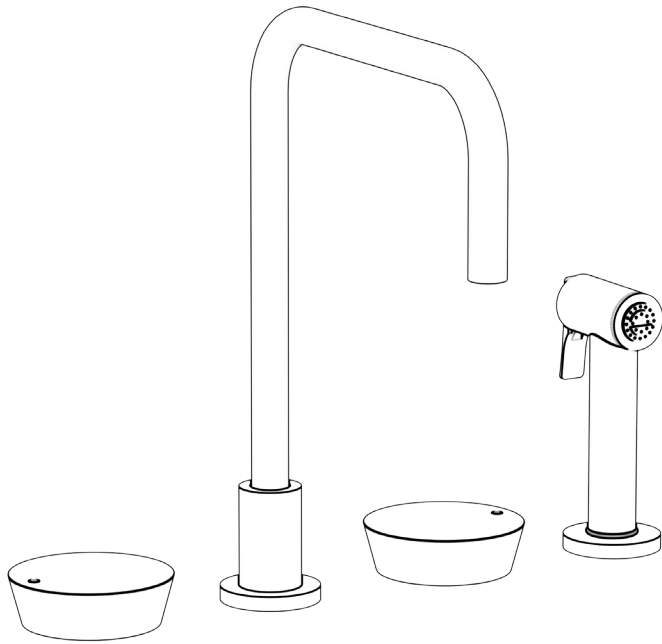

WATERMARK

BROOKLYN, NEW YORK

Zen 36-7.1-BL1

Deck Mounted, Two Handle Faucet with Side Spray

- Side Spray Hose Length: 50" (Final Length May Vary)
- Fits Deck Up To 1-3/4" Thick
- Recommended Mounting Hole: 1-3/8"
- All Lead-Free Brass Construction
- Flow Rate: 1.75 GPM
- 1/4 Turn Ceramic Cartridge
- 360° Rotating Spout
- Professional Installation Required

Available in all finishes shown on the [Watermark Designs website](#)

Meets the applicable requirements of ASME A112.18.1-2005/CSA B125.1-05, entitled "Plumbing Supply Fittings".

Watermark Designs reserves the right to make revisions without notice to produce specifications. All product dimensions are nominal.

Mountain Morning (MM)

Winter Morning (WM)

NOTE: Each rock handle is a natural stone handpicked from the pristine shores of the Great Lakes. Each one is unique and will not be identical to another, though we try to pair the most similar ones. The dimensions shown here are only to be used as a guide.