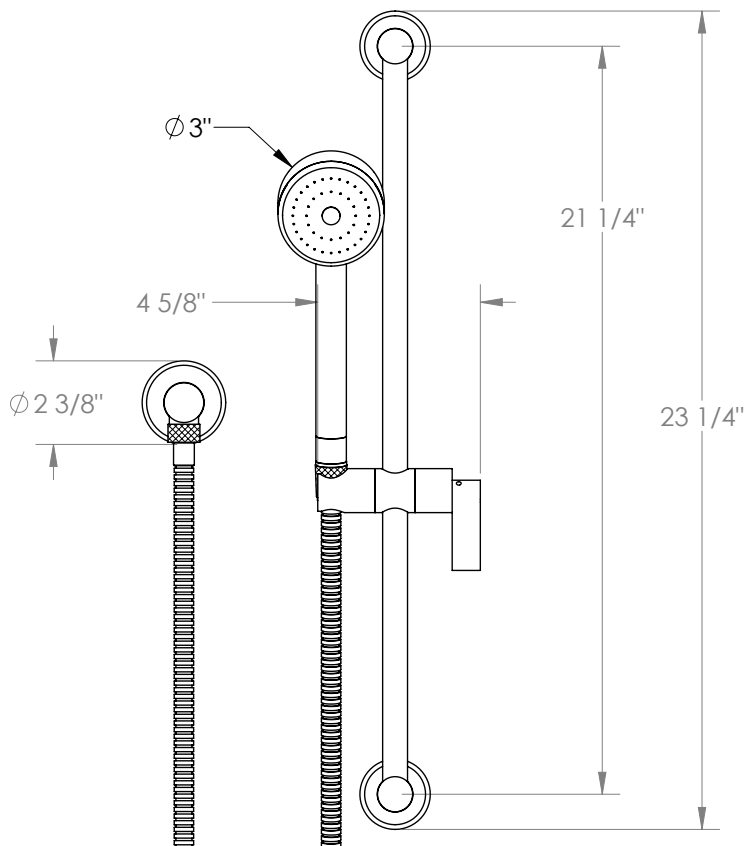

WATERMARK

BROOKLYN, NEW YORK

Blue 37-HSPB2-BL2

Positioning Bar Shower Kit with Hand Shower

- Handshower Flow Rate: 1.75 GPM
- Slide bar features an adjustable shower holder that can be set along length of bar and can be set at angle up to 45°
- Hose Length: 69"
- Includes two backflow preventers- one in the hand shower and one in the wall elbow

Includes The Following Components:

- Shower Positioning Bar: 37-6524
- Hand Shower: SH-LFT30
- Wall Elbow: ELB-BL2
- Shower Hose: DS-4079

Available in all finishes shown on the [Watermark Designs website](https://www.watermark-designs.com)

Meets the applicable requirements of ASME A112.18.1-2005/CSA B125.1-05, entitled "Plumbing Supply Fittings".

Watermark Designs reserves the right to make revisions without notice to produce specifications. All product dimensions are nominal.