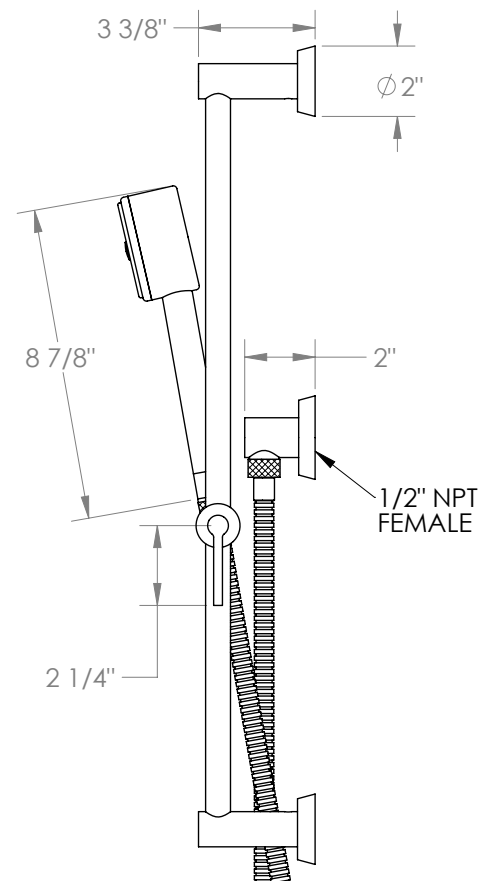

WATERMARK

BROOKLYN, NEW YORK

Blue 37-HSPB2-BL2

Positioning Bar Shower Kit with Hand Shower

- Handshower Flow Rate: 1.75 GPM
- Slide bar features an adjustable shower holder that can be set along length of bar and can be set at angle up to 45°
- Hose Length: 69"
- Includes two backflow preventers- one in the hand shower and one in the wall elbow

Includes The Following Components:

- Shower Positioning Bar: 37-6524
- Hand Shower: SH-LFT30
- Wall Elbow: ELB-BL2
- Shower Hose: DS-4079

Available in all finishes shown on the [Watermark Designs website](https://www.watermark-designs.com)

Meets the applicable requirements of ASME A112.18.1-2005/CSA B125.1-05, entitled "Plumbing Supply Fittings".

Watermark Designs reserves the right to make revisions without notice to produce specifications. All product dimensions are nominal.