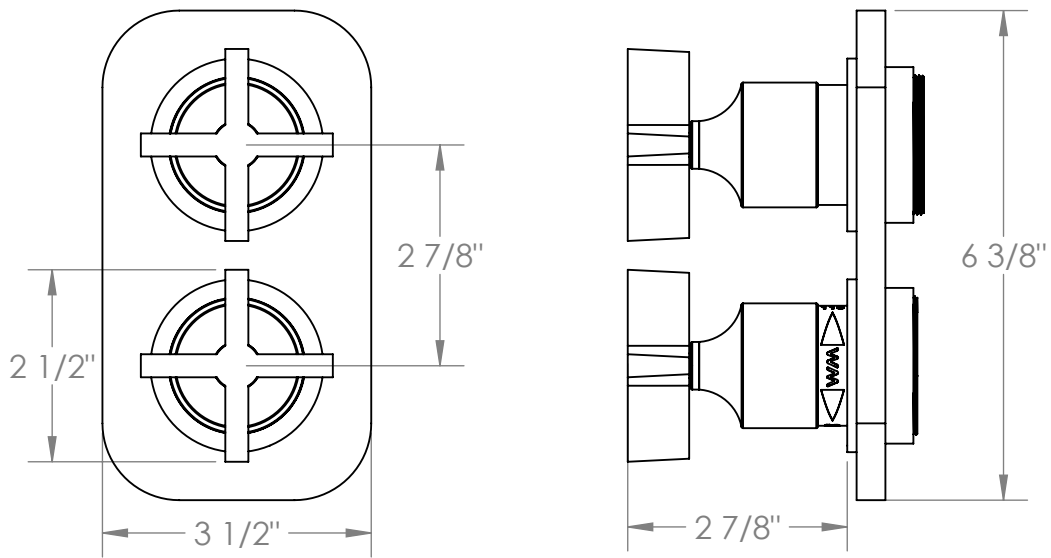

37-T25-BL3

Wall Mounted Thermostatic Shower Trim with built-in control
For use with SS-TH60, SS-TH70, or SS-TH80 concealed rough

Meets the applicable requirements of ASME A112.18.1-2005/CSA B125.1-05, entitled "Plumbing Supply Fittings"