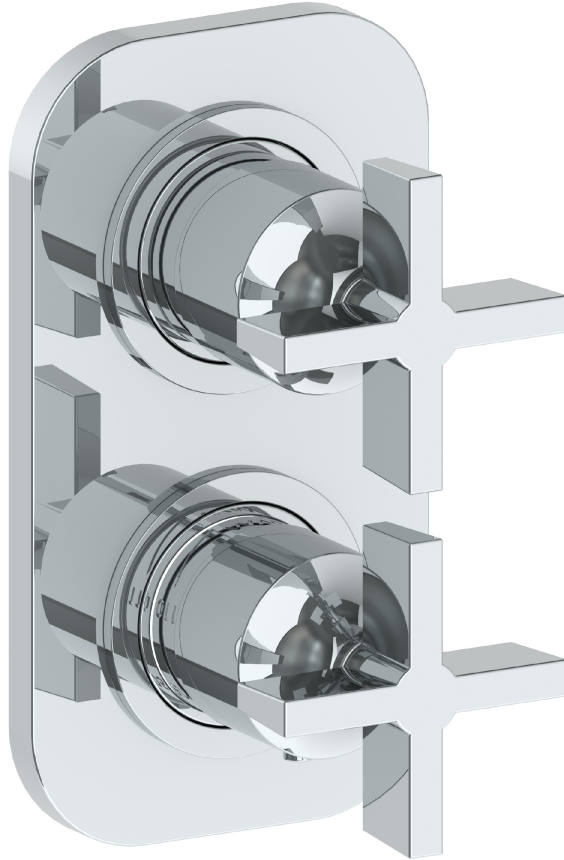

37-T25-BL3

Wall Mounted Thermostatic Shower Trim with built-in control
For use with SS-TH60, SS-TH70, or SS-TH80 concealed rough

Meets the applicable requirements of ASME A112.18.1-2005/CSA B125.1-05, entitled "Plumbing Supply Fittings"