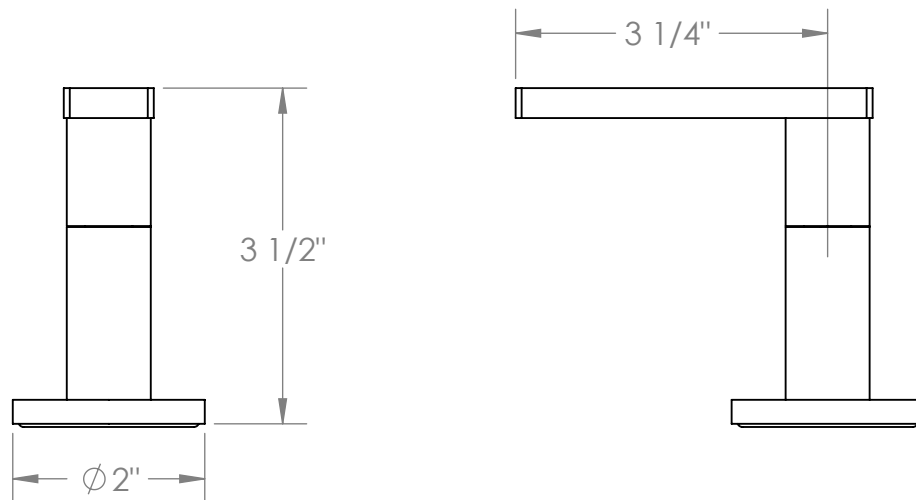

70-DT-RNK8

Trim For Deck Mounted Valve

Meets the applicable requirements of ASME A112.18.1-2005/CSA B125.1-05, entitled "Plumbing Supply Fittings"