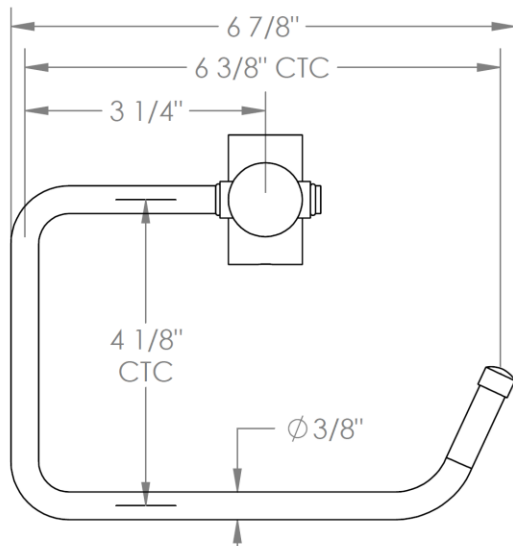

CON-LIL-0.4

Paper Holder for Console Legs
Lily Collection

WATERMARK DESIGNS 9/26/2018