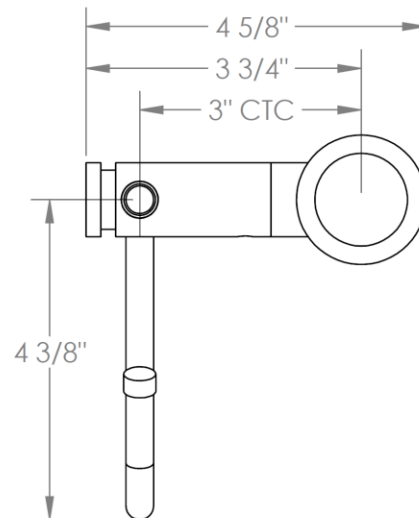

CON-LIL-0.4

Paper Holder for Console Legs
Lily Collection

WATERMARK DESIGNS 9/26/2018