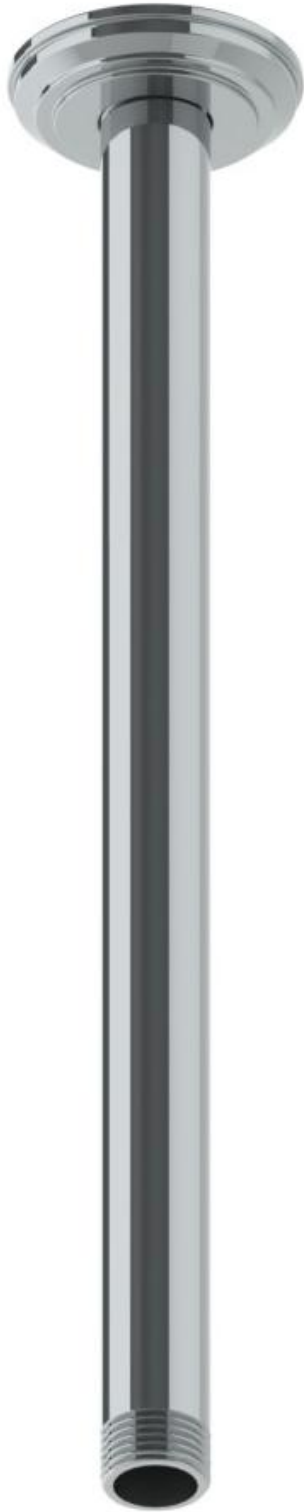

SS-604AFTR

12" Ceiling Arm with Flange

WATERMARK DESIGNS 12/31/2014