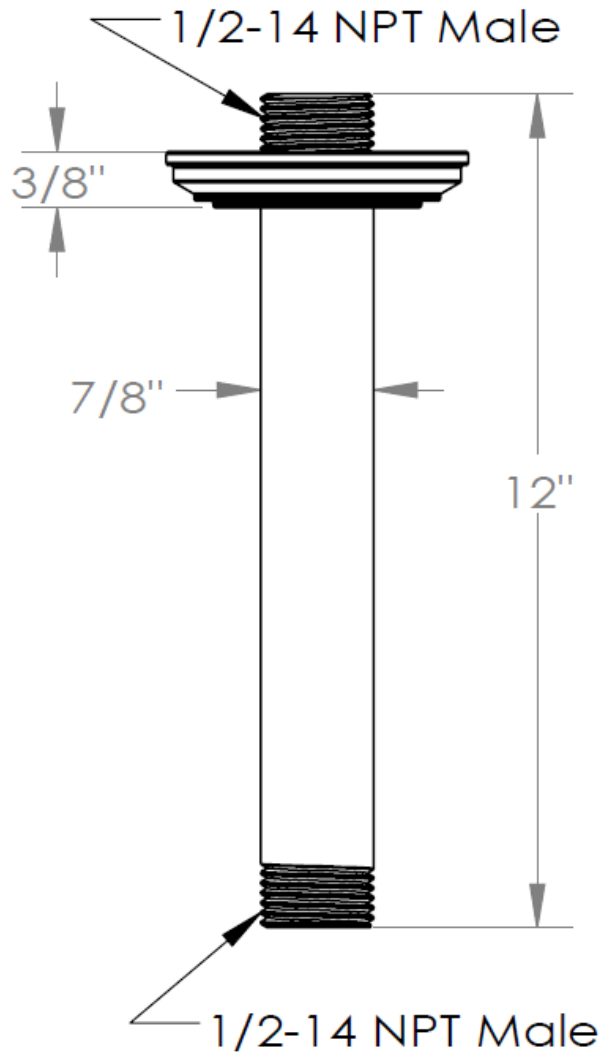

SS-604AFTR

12" Ceiling Arm with Flange

WATERMARK DESIGNS 12/31/2014