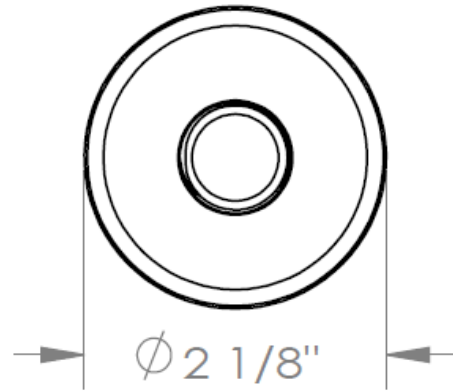

SS-604AFTR

12" Ceiling Arm with Flange

WATERMARK DESIGNS 12/31/2014