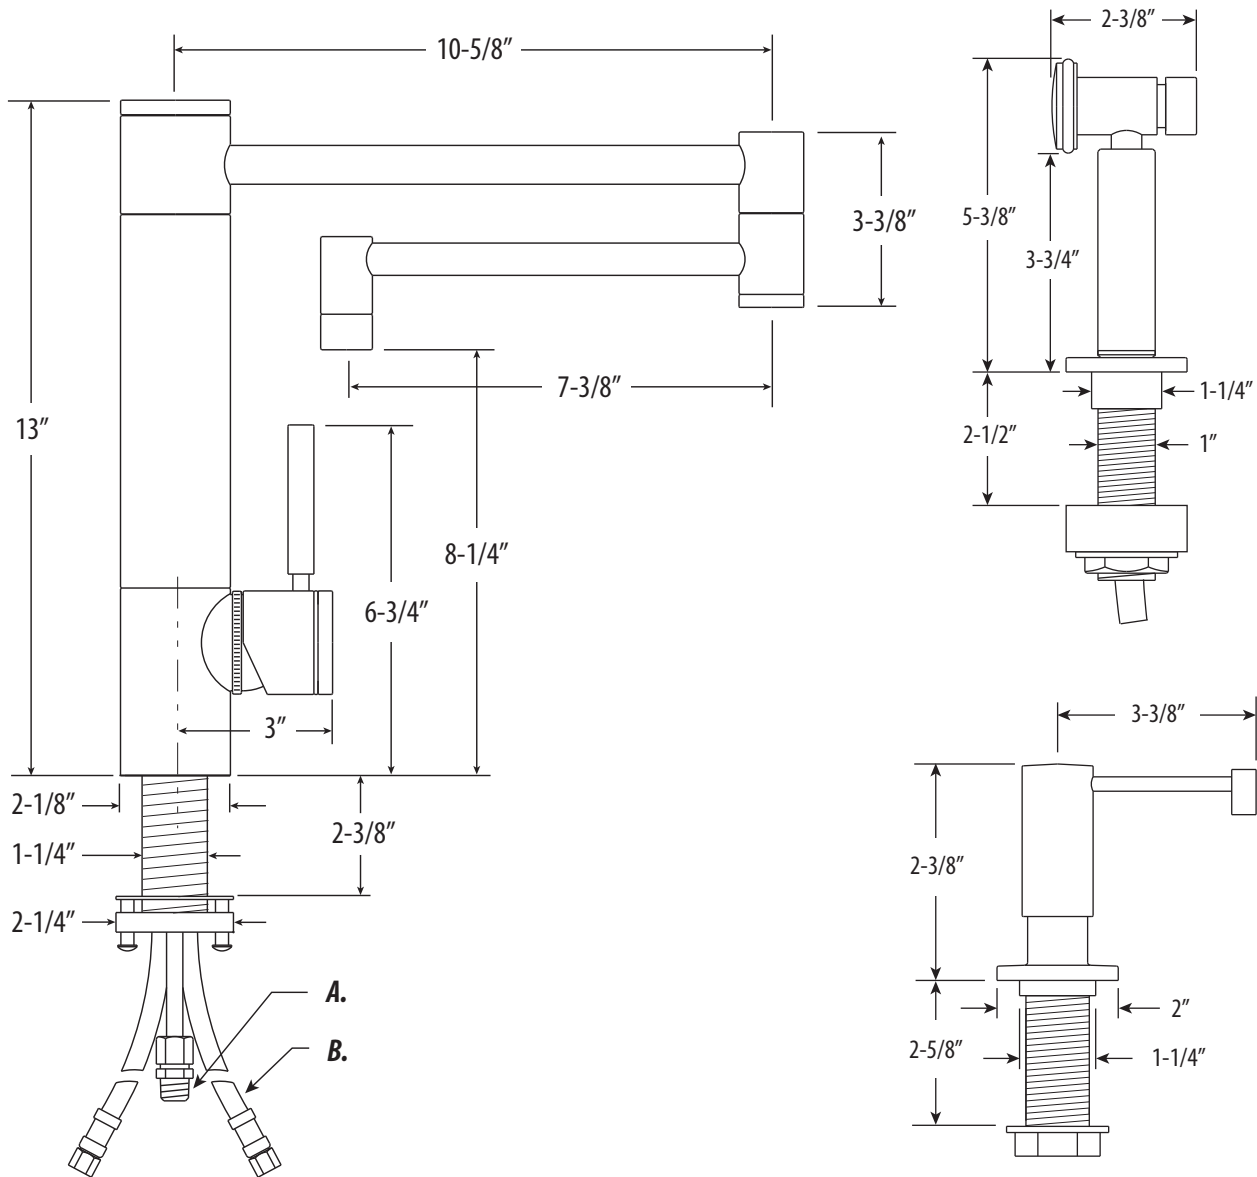

HUNLEY KITCHEN FAUCET / 18" ARTICULATED SPOUT / 2PC. SUITE

3600-18-2

- MAX COUNTER THICKNESS 2-3/8"
- MINIMUM INSTALL HOLE SIZE 1-3/8"

- A. Side Spray Connection with 1/4" NPT Pipe Fitting
- B. Supply Hoses - 20" Long with 3/8" Compression Fittings

DIMENSIONS MAY VARY AND ARE SUBJECT TO CHANGE. NO RESPONSIBILITY IS ASSUMED FOR USE OF SUPERCEDED OR VOIDED DATA