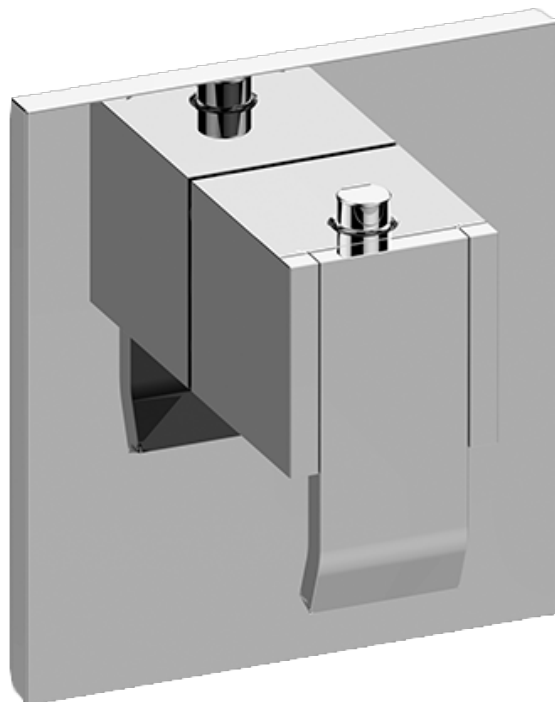

BATHROOM
Qubic M-Series Thermostatic
Valve Trim with Handle

GRAFF®

G-8043-LM38E-T

Old code: G-8043-LM38E-T

G-8043-LM38E

QUBIC Series