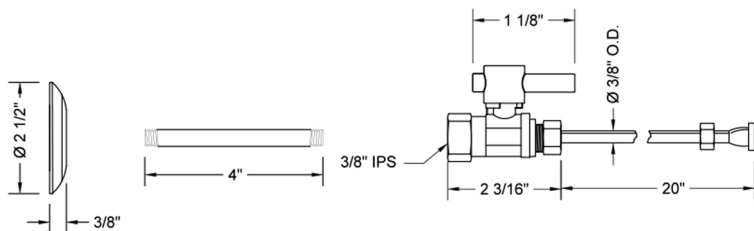

Quarter Turn Straight Pattern 3/8" IPS x 3/8" O.D. Toilet Supply Kit with Contempo Lever Handle, 20" Supply Tube, Escutcheon

Model #: 618-2-72-

FEATURES:

- Complete Toilet Supply Kit
- Kit contains:
 - (1) Quarter Turn Straight Pattern 3/8" IPS x 3/8" O.D. Supply Valve with Contempo lever Handle P/N 618-2
 - (1) 20" Copper Supply Tube P/N 772
 - (1) Escutcheon P/N 740 (ULB P/N 6015)
 - (1) 3/8" Brass Nipple P/N 801-38.4

SPECIFICATION DRAWING:

COMPONENTS	
DESCRIPTION	QTY:
STRAIGHT VALVE - CONTEMPO LEVER HANDLE	1
20" X 3/8" O.D. SUPPLY TUBE	1
ESCUTCHEON	1
PLASTIC FILL VALVE COUPLING NUT	1
4" NIPPLE	1

AVAILABLE HANDLES: