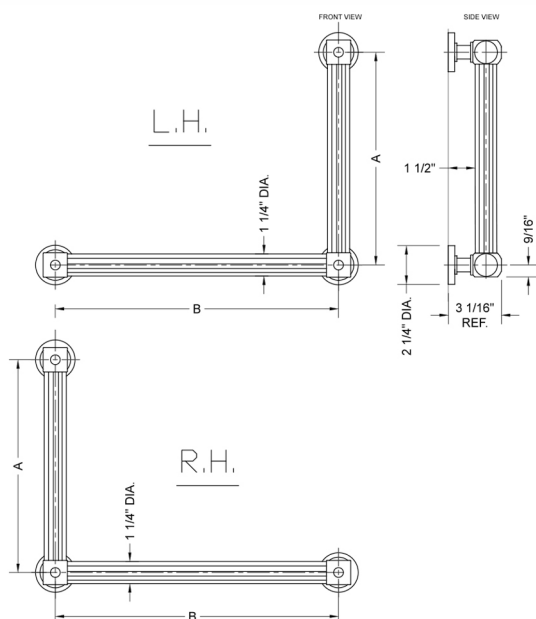

G71 12H x 32W 90° Left Hand Grab Bar

Model #: **G71-12H-32W-LH-**

FEATURES:

- ADA compliant when properly installed
- All brass construction, fully polished & plated
- All grab bars can be custom sized. Contact JACLO for pricing & availability
- Optional handshower sliders and toilet paper/wash cloth holders can be added only upon initial order
- Grab bars over 32" REQUIRE a middle post

SPECIFICATION DRAWING:

BRASS LUXURY GRAB BAR			
PART. #	DESCRIPTION	A H	B W
G71-12H-12W	CENTER TO CENTER	12"	12"
G71-12H-16W	CENTER TO CENTER	12"	16"
G71-12H-24W	CENTER TO CENTER	12"	24"
G71-12H-32W	CENTER TO CENTER	12"	32"
G71-16H-12W	CENTER TO CENTER	16"	12"
G71-16H-16W	CENTER TO CENTER	16"	16"
G71-16H-24W	CENTER TO CENTER	16"	24"
G71-16H-32W	CENTER TO CENTER	16"	32"
G71-24H-12W	CENTER TO CENTER	24"	12"
G71-24H-16W	CENTER TO CENTER	24"	16"
G71-24H-24W	CENTER TO CENTER	24"	24"
G71-24H-32W	CENTER TO CENTER	24"	32"
G71-32H-12W	CENTER TO CENTER	32"	12"
G71-32H-16W	CENTER TO CENTER	32"	16"
G71-32H-24W	CENTER TO CENTER	32"	24"
G71-32H-32W	CENTER TO CENTER	32"	32"