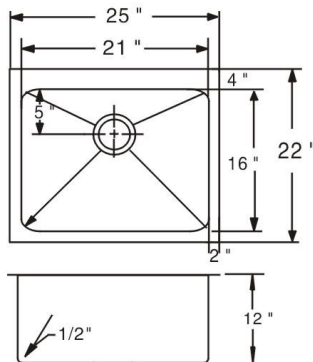

### DESIGN FEATURES

Bowl depth 12" with inside bowl dimensions 16" X21", and over all 25" X 22".

**Finish:** Inside bowl surfaces polished to a uniform satin finish.

**Underside:** High density sound absorption pads covered with a thick rubberized insulation layer on all bottom surfaces.

**Other:** Drain opening 3 1/2".

Minimum cabinet size 24"

Product shall be specified as SS-LA-01